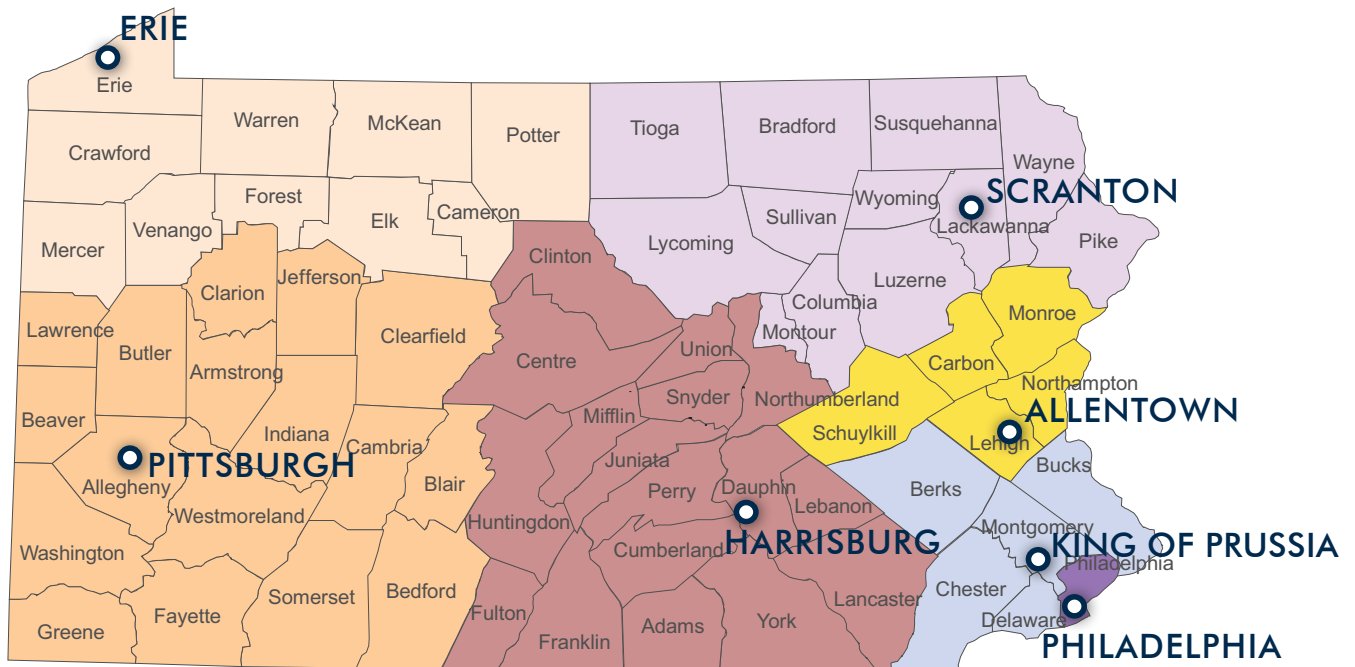

## AREAS OF COVERAGE IN PENNSYLVANIA

	<b>ALLENTOWN, PA</b> Phone: 484.895.2300 Fax: 484.895.2303		<b>KING OF PRUSSIA, PA</b> Phone: 610.354.8250 Fax: 610.354.8299		<b>PITTSBURGH, PA</b> Phone: 412.803.1140 Fax: 412.803.1188
	<b>ERIE, PA</b> Phone: 814.461.7800 Fax: 814.461.7818		<b>PHILADELPHIA, PA</b> Phone: 215.575.2600 Fax: 215.575.0856		<b>SCRANTON, PA</b> Phone: 570.496.4600 Fax: 570.496.0567
	<b>HARRISBURG, PA</b> Phone: 717.651.3500 Fax: 717.651.9630				