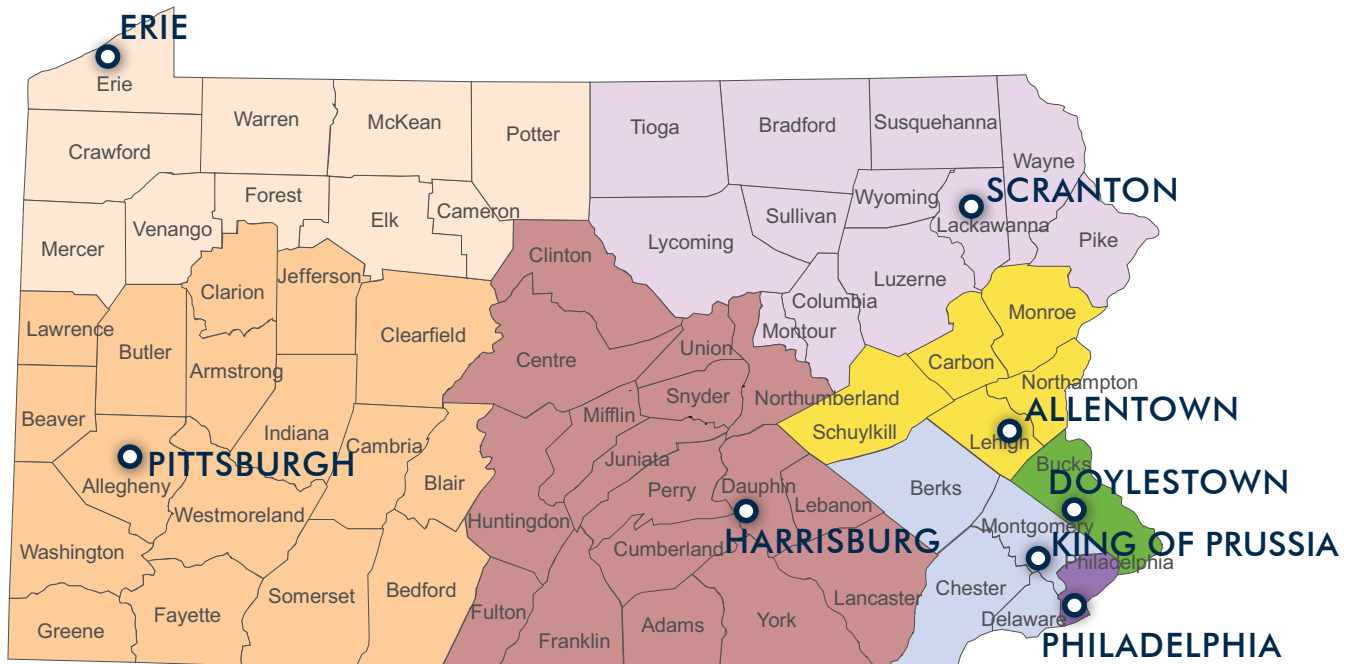

AREAS OF COVERAGE IN PENNSYLVANIA

 <p>ALLENTOWN, PA Phone: 484.895.2300 Fax: 484.895.2303</p>	 <p>HARRISBURG, PA Phone: 717.651.3500 Fax: 717.651.9630</p>	 <p>PITTSBURGH, PA Phone: 412.803.1140 Fax: 412.803.1188</p>
 <p>DOYLESTOWN, PA Phone: 267.880.2020 Fax: 215.348.5439</p>	 <p>KING OF PRUSSIA, PA Phone: 610.354.8250 Fax: 610.354.8299</p>	 <p>SCRANTON, PA Phone: 570.496.4600 Fax: 570.496.0567</p>
 <p>ERIE, PA Phone: 814.461.7800 Fax: 814.461.7818</p>	 <p>PHILADELPHIA, PA Phone: 215.575.2600 Fax: 215.575.0856</p>	